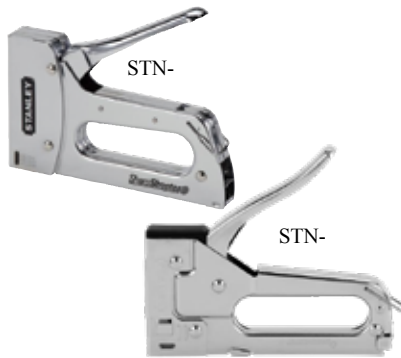

Sharp Shooter

•Steel/Chrome•Stapler/Tacker

<u>Item#</u>	<u>Description</u>	<u>Pack</u>
STNTR110	T50 Staples	6