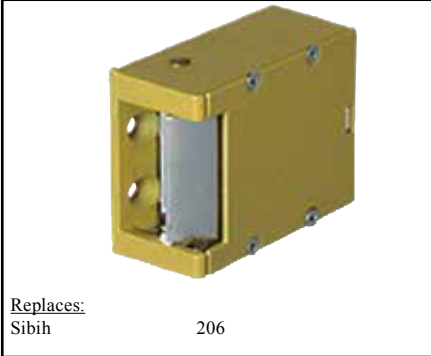

Replaces:
Sibih 206

•3-3/8" x 2-1/8" Face Plate
For Locksets up to 5/8" Throw

<u>Item#</u>	<u>Description</u>	<u>Pack</u>
TRN006	Electric Strike	1

Miniaturized Design
Voltage: 6 - 12 VAC