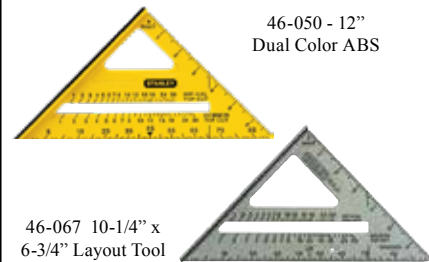

Aluminum Quick Squares

- •Aluminum Layout Tools

Item#	Description	Pack
STN46010	Dual Color ABS Quick Square	6
STN46067	Quick Square	3