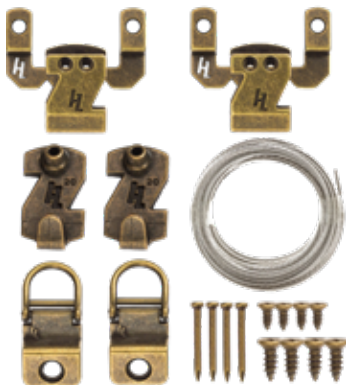

Flat Mount - Professional 1 Hole D-Ring Hanger Kit

•4PC/Card •Screws & Nails Included

<i>Item#</i>	<i>Description</i>	<i>Pack</i>
HGZ12103	25 LBS	4