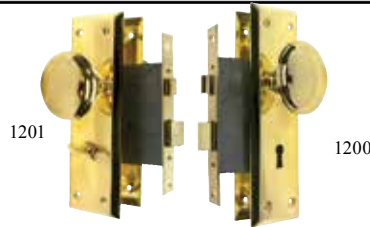

Inside Mortise Locksets

1201

1200

•Polished Brass Finish•Carded

Item#	Description	Pack
TUF1200	With Skeleton Key	5/20
TUF1201	Privacy (No Key)	5/20