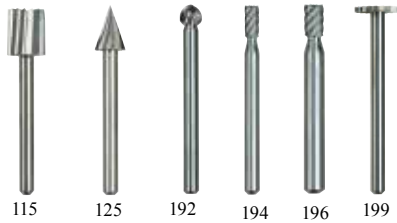

High Speed Cutters

Item#	Description	Pack
DRE115	5/16" Cylinder	5
DRE125	1/4" Cone	5
DRE192	3/16" Ball	5
DRE194	1/8" Cylinder	5
DRE196	7/32" Cylinder	5
DRE199	3/8" Diameter	5