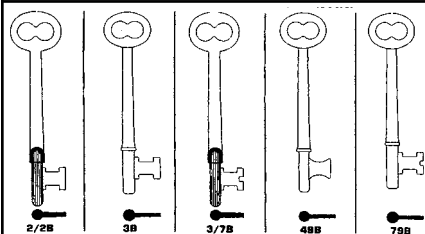

Skeleton Key Assortment 5 each of Following Items

Item#	Description	Pack
ILC2SKA	25 pc. Assortment	1