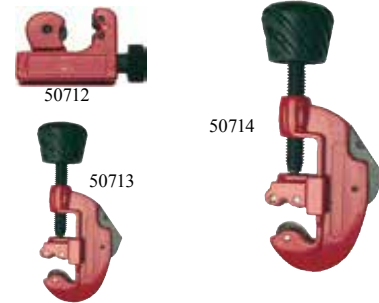

Standard Tubing Cutters

•Carded Tubing Cutters		
Item#	Capacity	Pack
TSP50712	1/8" - 7/8"	6
TSP50713	1/8" - 1-1/8"	6
TSP50714	1/8" - 1-1/2"	4