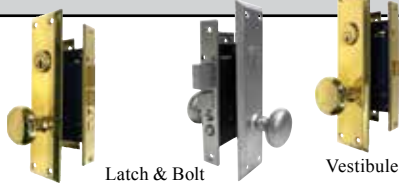

Mortise Locksets

Latch & Bolt

Vestibule

•All With Standard 2-1/2" Backset
Entrance•Buttons And Bolt

Item#	Description	Pack
TUF5100AR	Right Hand	6
TUF5100AL	Left Hand	6
TUF510026AR	RH - 26D Finish	6
TUF510026AL	LH - 26D Finish	6

•Entrance•Buttons & Bolt

•W/1 1/4" x 8" Wide Face Plate

Item#	Description	Pack
TUF5100XR	Right Hand	6
TUF5100XL	Left Hand	6

Vestibule - No Button or Bolt

Item#	Description	Pack
TUF5100DWR	Right Hand	6
TUF5100DWL	Left Hand	6