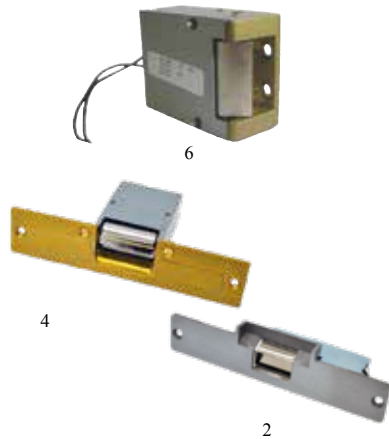

Electric Door Strikes

•1¼" x 5-7/8" Face Plate•8-16 VAC

Item#	Description	Pack
LEE2	Mortise Type - Flat Face	1
LEE4	Mortise Type - Knockout	3
LEE6	Surface Mount - Door Opener	1