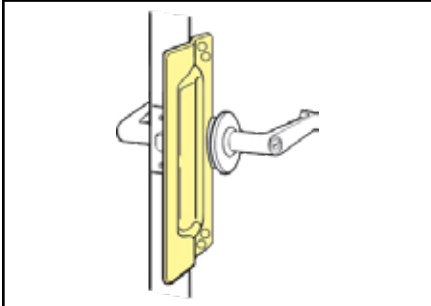

Latch Protectors

For Outswinging Doors - 3" x 11"

<i>Item#</i>	<i>Description</i>	<i>Pack</i>
DNJLP211BP	Brass Plated	1
DNJLP211DU	Duro Coated	1
DNJLP211SL	Silver Coated	1

For Outswinging Doors - 2-3/4" x 7"

<i>Item#</i>	<i>Description</i>	<i>Pack</i>
DNJLP207DU	Duro Coated	1
DNJLP207SL	Silver Coated	1

For Inswinging Doors - 2-3/4" x 7"

<i>Item#</i>	<i>Description</i>	<i>Pack</i>
DNJILP206SL	Silver Coated	1