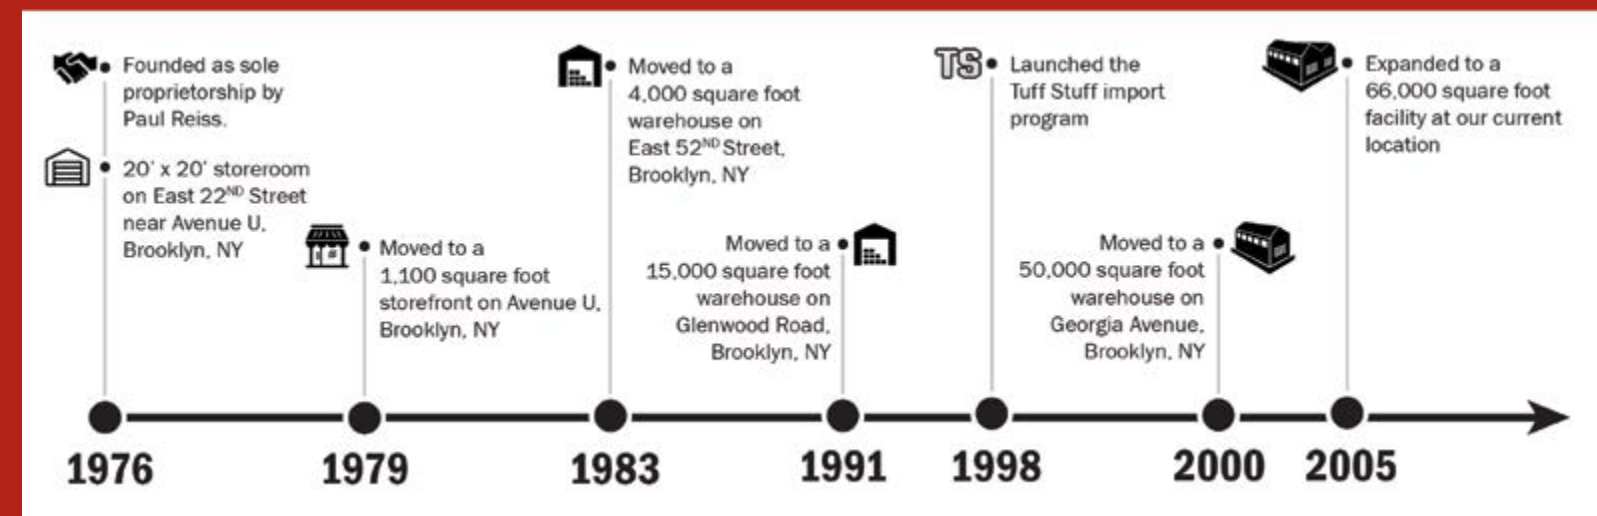

COMPANY HISTORY

Reiss Wholesale Hardware was founded as a sole proprietorship in 1976 by Paul Reiss. Paul operated the new company from a 20' x 20' storeroom on East 22nd Street, near Avenue U in Brooklyn, where he wrote, processed and then delivered all of his own orders. At that time, Reiss was only carrying imported hand tools, locks and some power tool accessories.

Reiss relocated several times in those early years to accommodate the company's growth and expanding product offerings. In 1998, Reiss launched the private label brand Tuff Stuff. Under the new Tuff Stuff label, Reiss introduced locksets and a builder's hardware program.