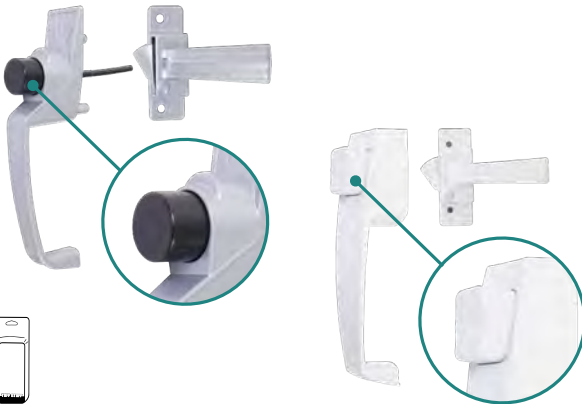

SCREEN DOOR LATCHES

PUSH BUTTON

ALUMINUM

BLACK

WHITE

CARDED

Item #	Hole Spacing	Finish	Type	Pack/Case
TUF921AL	1-3/4"	Aluminum	Carded	6 / 24
TUF921BL	1-3/4"	Black	Carded	6 / 24
TUF921WH	1-3/4"	White	Carded	6 / 24
TUF922AL	1-1/2"	Aluminum	Carded	6 / 24
TUF922BL	1-1/2"	Black	Carded	6 / 24
TUF922WH	1-1/2"	White	Carded	6 / 24