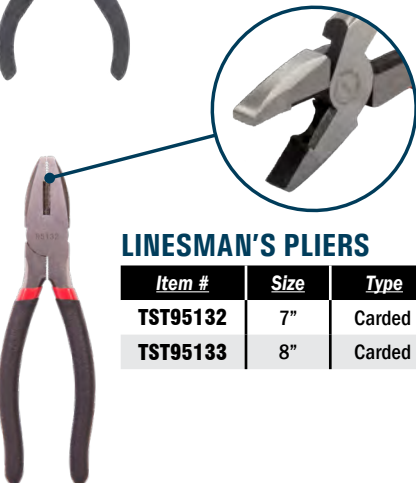

TUFF
STUFF

TOOLS

PLIERS

DIPPED HANDLE

- Heavy Duty Chrome Vanadium
- Ergo Grip Handle

CARDED

SLIP JOINT PLIERS

Item #	Size	Type	Pack/Case
TST95111	6"	Carded	6 / 36
TST95113	8"	Carded	6 / 36

GROOVE JOINT PLIERS

Item #	Size	Type	Pack/Case
TST95121	8"	Carded	6 / 36
TST95123	10"	Carded	6 / 36
TST95125	12"	Carded	6 / 36

NEEDLE NOSE PLIERS

Item #	Size	Type	Pack/Case
TST95161	5"	Carded	6 / 36

LINESMAN'S PLIERS