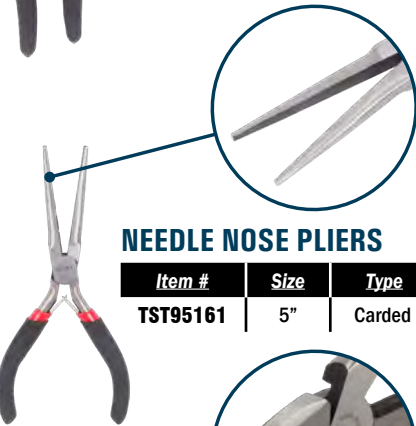

NEEDLE NOSE PLIERS

Item #	Size	Type	Pack/Case
TST95161	5"	Carded	6 / 36