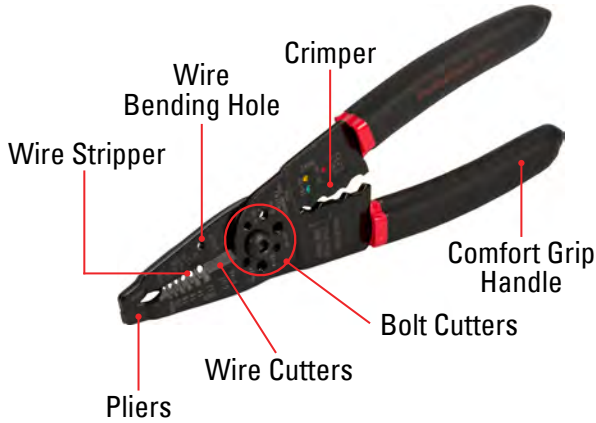

WIRE STRIPPERS

CARDED

- Strips 10 to 22 Gauge Solid Wire
- Crimps 10 - 22 Gauge Connectors
- Strips 12 to 24 Gauge Stranded Wire
- Cuts 4-40 to 10-32 Bolts • E-Z Read AWG Markings

Item #	Size	Desc.	Type	Pack
TSP53912	8-1/2"	Wire & Cable Cutter	Carded	6 / 36