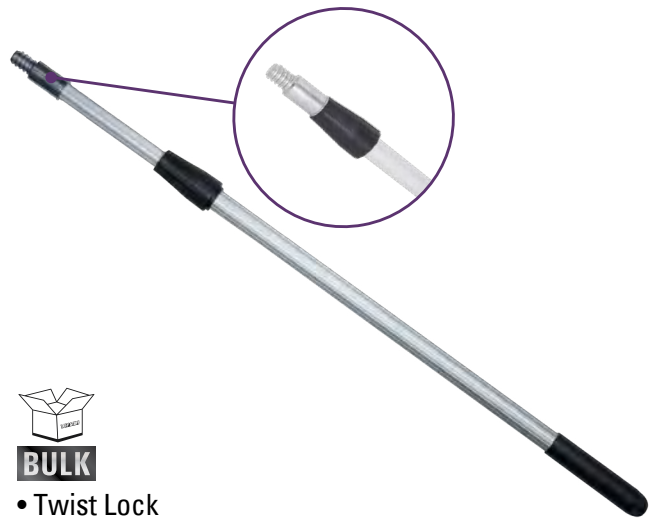

ALUMINUM

BULK

- Twist Lock
- Metal Tip Aluminum/Aluminum Extension Pole

Item #	Size	Type	Pack/Case
TSA75442	2' - 4'	Bulk	6 / 36
TSA75444	4' - 8'	Bulk	6 / 36
TSA75446	6' - 12'	Bulk	6 / 24

CANVAS DROP CLOTHS