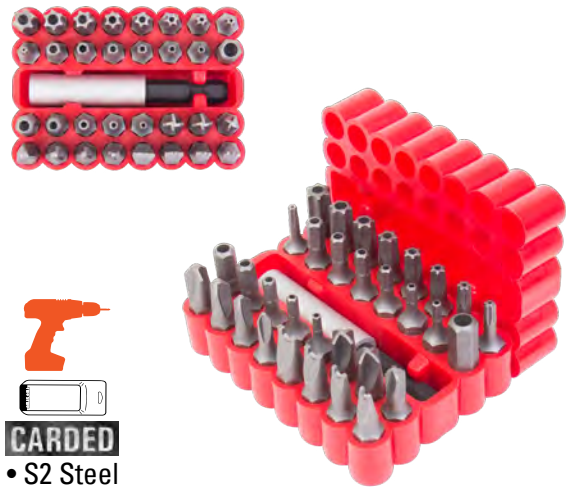

35 PC. TAMPER-PROOF INSERT BIT SET

CARDED

- S2 Steel
- Tamper Proof
- For Use With Most High Security Screws

	4 PC. SPANNER	#4, #6, #8, #10
	4 PC. TRI-WING	#1, #2, #3, #4
	3 PC. FOUR-WING	#6, #8, #10
	12 PC. HEX	2, 2.5, 3, 4, 5, 6MM 5/32", 9/64", 1/8", 7/64", 3/32", 5/64
	9 PC. TORX	T8H, T10H, T15H, T20H, T25H, T27H, T30H, T35H, T40H
	2 PC. PVC STORAGE CASE	
	1 PC. MAGNETIC BIT HOLDER	

Item #	Desc.	Type	Pack/Case
PTATP35KIT	35 Pc. Set	Carded	6 / 72