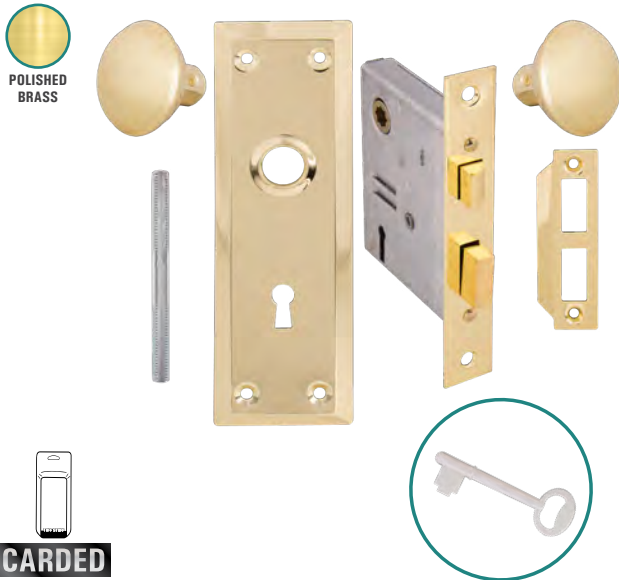

MORTISE LOCKSETS

INSIDE – WITH KEY

- For Left of Right Hand Doors
- 2 Brass Finished Trim Plates
- Template, Instructions & All Hardware
- Strike • 2 Skeleton Keys • Lock Body • 2 Door Knobs

Item #	Desc.	Type	Pack/Case
TUF1200	With Skeleton Key	Carded	5 / 20
TUF1201	No Key	Carded	5 / 20