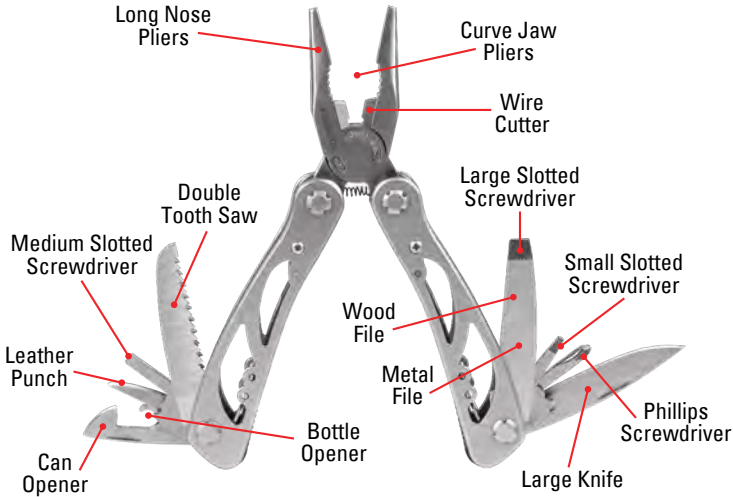

14-IN-1 MULTI-FUNCTION TOOL

WITH SHEATH

- Pouch With Belt Loop • Stainless Steel Construction
- Ergo Design • Safety Folds Inward
- Heavy Duty Cloth Pouch Included
- Spring Allows Easy Operation

CARDED

Item #	Desc.	Type	Pack / Case
TSP53400	14-in-1 Stainless Steel	Carded	4 / 24