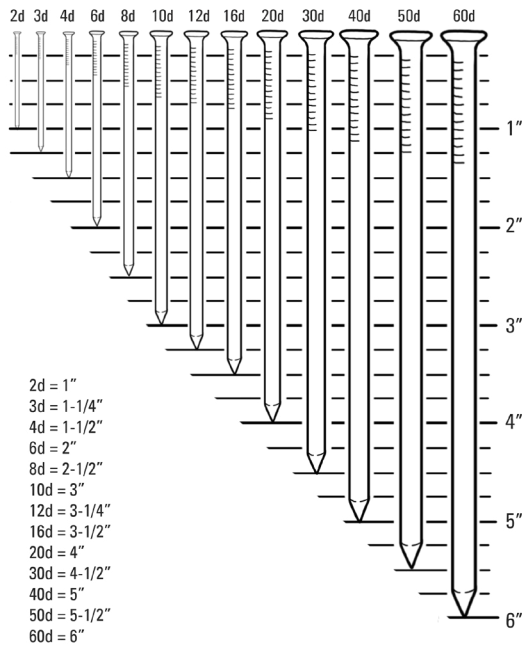

TUFF STUFF

NAILS

PENNY SIZE

PACKAGING

	  BOXED
	  BUCKET

COMMON NAILS

1 LB. BOX

BOXED • Brite Finish

Item #	Penny Size	Size (in.)	Type	Pack
NLS03C	3D	1-1/4"	Boxed	12
NLS04C	4D	1-1/2"	Boxed	12
NLS06C	6D	2"	Boxed	12
NLS08C	8D	2-1/2"	Boxed	12
NLS10C	10D	3"	Boxed	12
NLS16C	16D	3-1/2"	Boxed	12
NLS20C	20D	4"	Boxed	12

COMMON NAILS

25 LB. BUCKET

BUCKET • Brite Finish

Item #	Penny Size	Size (in.)	Type	Pack
NLSB04C	4D	1-1/2"	Bucket	12
NLSB06C	6D	2"	Bucket	12
NLSB08C	8D	2-1/2"	Bucket	12
NLSB10C	10D	3"	Bucket	12
NLSB16C	16D	3-1/2"	Bucket	12
NLSB20C	20D	4"	Bucket	12
NLSB40C	40D	5"	Bucket	12
NLSB60C	60D	6"	Bucket	12

COMMON NAILS

HEAVY DUTY GALVANIZED — 1 LB. BOX

BOXED

Item #	Penny Size	Size (in.)	Type	Pack
NLS04HDC	4D	1-1/2"	Boxed	12
NLS06HDC	6D	2"	Boxed	12
NLS08HDC	8D	2-1/2"	Boxed	12
NLS10HDC	10D	3"	Boxed	12
NLS16HDC	16D	3-1/2"	Boxed	12
NLS20HDC	20D	4"	Boxed	12

FINISHING NAILS

1 LB. BOX

BOXED • Brite Finish

Item #	Penny Size	Size (in.)	Type	Pack
NLS02F	2D	1"	Boxed	12
NLS03F	3D	1-1/4"	Boxed	12
NLS04F	4D	1-1/2"	Boxed	12
NLS06F	6D	2"	Boxed	12
NLS08F	8D	2-1/2"	Boxed	12
NLS10F	10D	3"	Boxed	12
NLS16F	16D	3-1/2"	Boxed	12