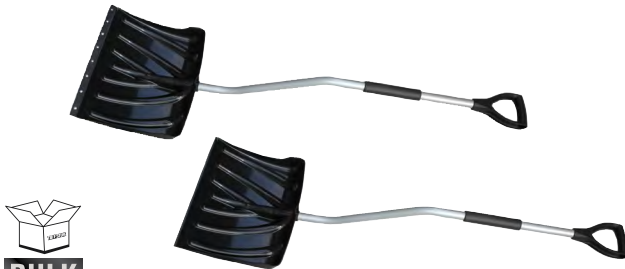

POLY SNOW SHOVEL

D-GRIP STEEL BACK SAVER HANDLE

BULK

Item #	Size	Desc.	Type	Pack/Case
LGT52815	18"	Back Saver Steel Tube Handle	Bulk	6 / 6
LGT52816	18"	Back Saver Steel Tube Handle Metal Wear Strip	Bulk	6 / 6