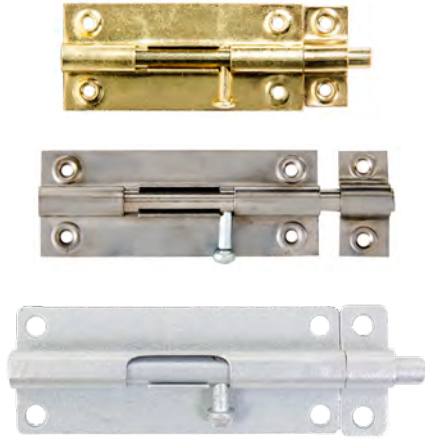

BARREL BOLTS

DULL
CHROME

BRASS
PLATED

GALVANIZED

CARDED

Item #	Size	Desc.	Type	Pack/Case
TUF19020	2"	Polished Brass	Carded	12 / 144
TUF19025	2-1/2"	Polished Brass	Carded	12 / 144
TUF19030	3"	Polished Brass	Carded	12 / 144
TUF19040	4"	Polished Brass	Carded	12 / 144
TUF19050	5"	Polished Brass	Carded	12 / 144
TUF19060	6"	Polished Brass	Carded	12 / 72
TUF19020DC	2"	Dull Chrome	Carded	12 / 144
TUF19025DC	2-1/2"	Dull Chrome	Carded	12 / 144
TUF19030DC	3"	Dull Chrome	Carded	12 / 144
TUF19040DC	4"	Dull Chrome	Carded	12 / 144
TUF19050DC	5"	Dull Chrome	Carded	12 / 144
TUF19060DC	6"	Dull Chrome	Carded	12 / 72
TUF19025G	2-1/2"	Galvanized	Carded	12 / 144
TUF19030G	3"	Galvanized	Carded	12 / 144
TUF19040G	4"	Galvanized	Carded	12 / 144
TUF19050G	5"	Galvanized	Carded	12 / 144
TUF19060G	6"	Galvanized	Carded	12 / 72