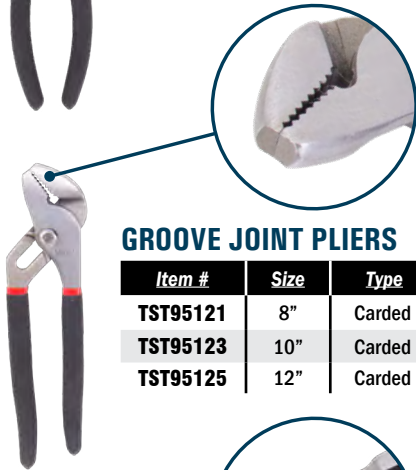

TUFF
STUFF

TOOLS

PLIERS

DIPPED HANDLE

- Heavy Duty Chrome Vanadium
- Ergo Grip Handle

CARDED

SLIP JOINT PLIERS

Item #	Size	Type	Pack/Case
TST95111	6"	Carded	6 / 36
TST95113	8"	Carded	6 / 36

GROOVE JOINT PLIERS

Item #	Size	Type	Pack/Case
TST95121	8"	Carded	6 / 36
TST95123	10"	Carded	6 / 36
TST95125	12"	Carded	6 / 36

NEEDLE NOSE PLIERS

Item #	Size	Type	Pack/Case
TST95161	5"	Carded	6 / 36

LINESMAN'S PLIERS