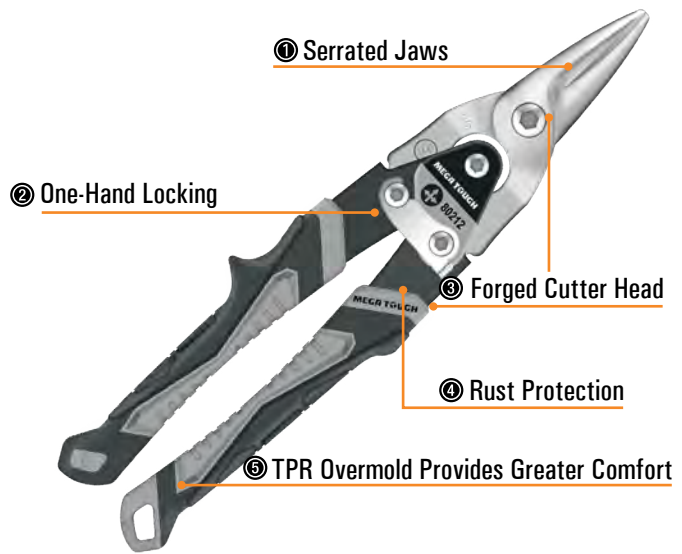

CARDED

- Serrated Jaws
- Comfort Grip Handle
- Self-Opening Safety Lock
- Cuts up to 18ga. (1.2mm) Cold-Rolled Steel
- Cuts up to 22ga. (0.7mm) Stainless Steel

Item #	Desc.	Type	Pack/Case
MGT80212	Straight Cut	Carded	4 / 24